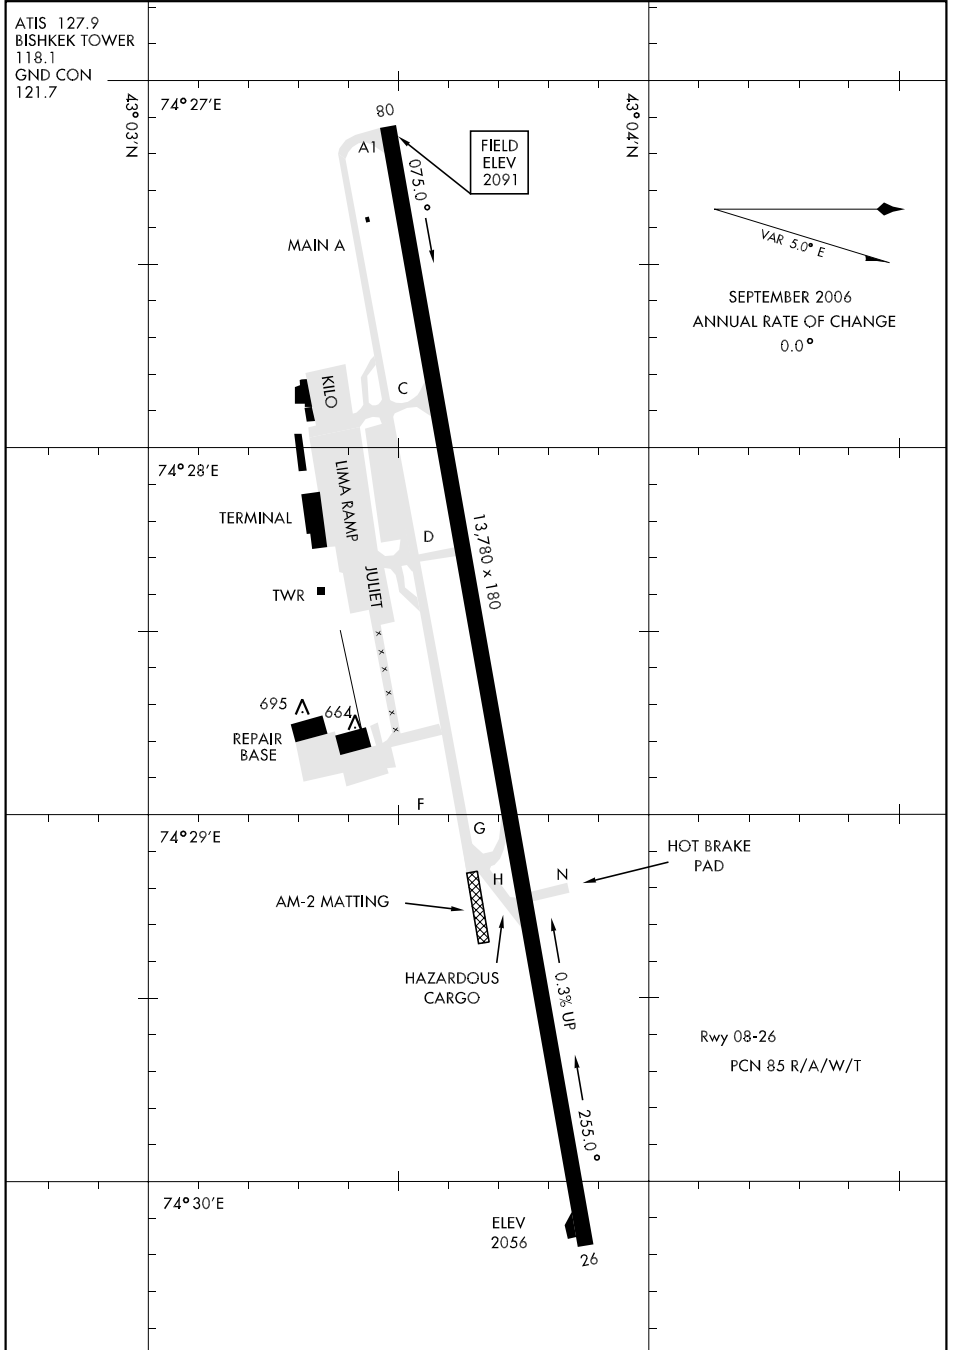

# AIRPORT DIAGRAM

[USAF] AL-2749 (KG)

MANAS (UAFM)  
BISHKEK, KYRGYZSTAN

# AIRPORT DIAGRAM

BISHKEK, KYRGYZSTAN  
MANAS (UAFM)

Effective 28 SEP 2006 - 26 OCT 2006