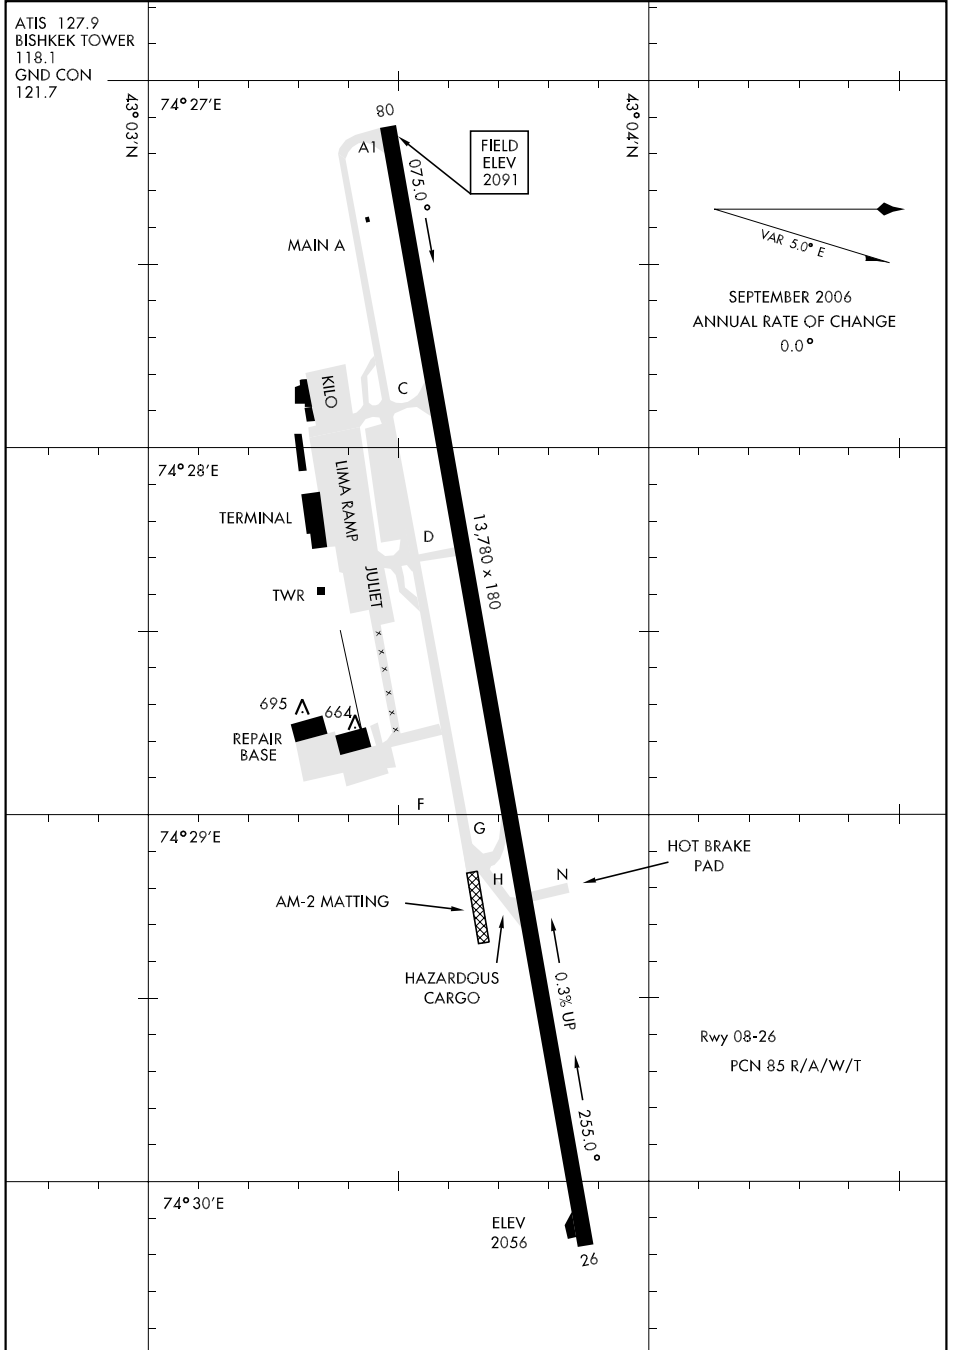

06271

AIRPORT DIAGRAM

[USAF] AL-2749 (KG)

MANAS (UAFM)
BISHKEK, KYRGYZSTAN

AIRPORT DIAGRAM

BISHKEK, KYRGYZSTAN
MANAS (UAFM)

Effective 28 SEP 2006 - 26 OCT 2006